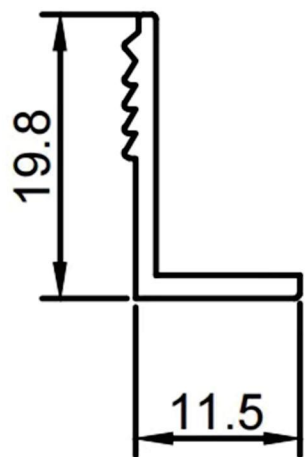

折边板系列

LM-01 直角型材