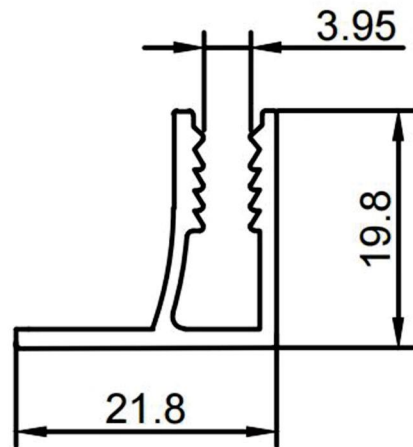

折边板系列

LM-02 单卡型材

注：可定做其他铝型材 装饰条 收边条