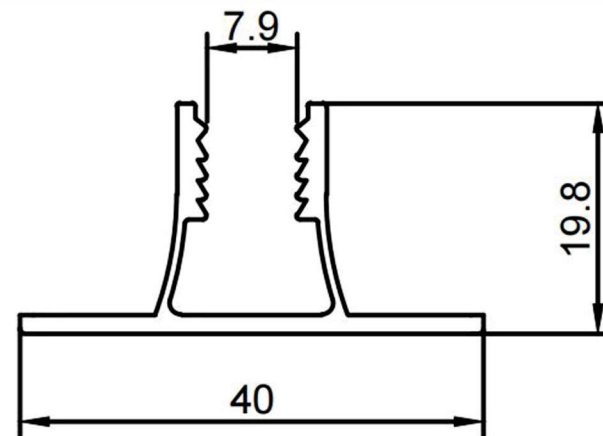

折边板系列

注：可定做其他铝型材 装饰条 收边条