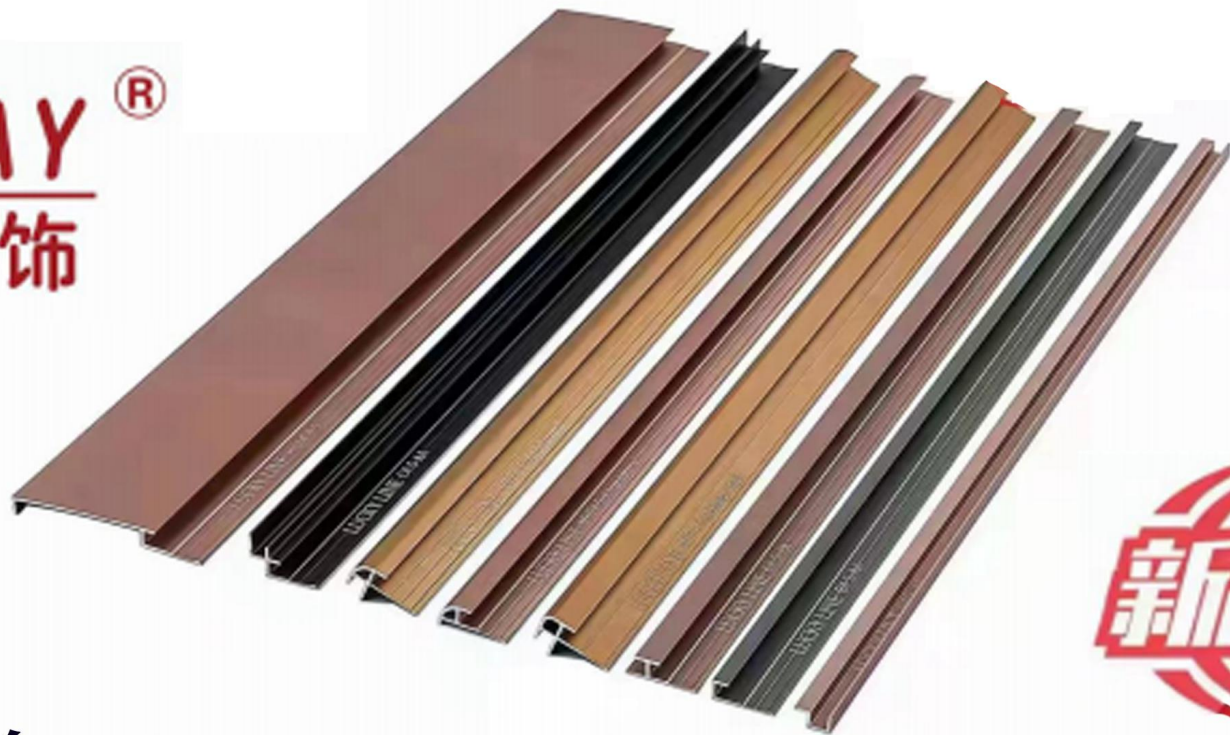

LIGMAY®
靓美装饰

公司简介 Company Profile

靓美公司生产各种铝合金装饰条、铝合金收边条，适用于各种装饰板材的收边装饰。品种有：工字、侧口、阴角、阳角、顶线、踢脚线、挂钩、锁具、支架等拼接配件。用途：板材装饰、公共卫生间隔断、办公隔断、消防门。解决了装饰的美观和收边收口的效果方案。

LIGMAY Company produces various aluminum alloy decorative strips and aluminum alloy edging strips, which are suitable for edging decoration of various decorative plates. Variety: I-shape, side opening, internal corner, external corner, top line, skirting line, hook, lock, bracket and other splicing accessories. Uses: plate decoration, public toilet partition, office partition, fire door. It solves the effect scheme of beautiful decoration and edge closing.